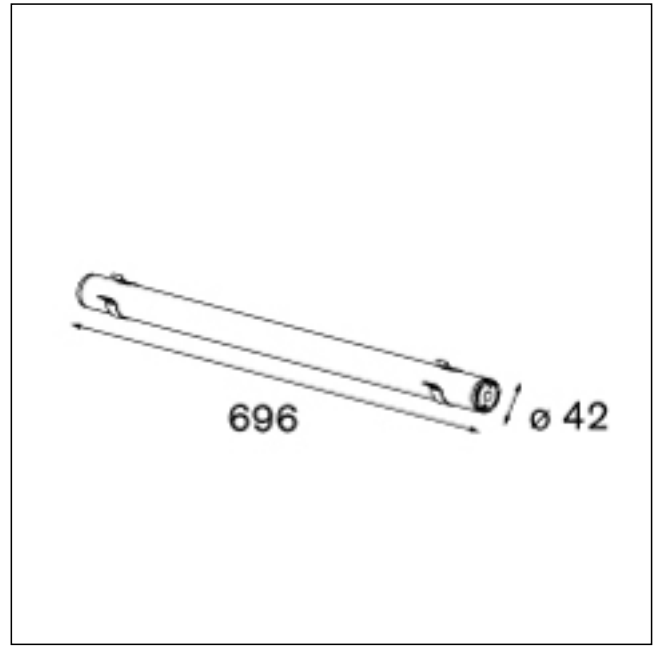

### Bookled 03 LED < 450lm RG

PRODUCT DATA	
Ballast/transfo	
Richtbaar	-
Inbouwmaat	niet van toepassing
Gewicht	0.295 kg
Voltage	350mA
Minimale afstand	0.2 m
IP	IP65
Gloeidraadtest	- °C
Opmerking	-

	3150K
	SUPER WIDE FLOOD
polycarbonate/alu	11710265

**Bookled 03 LED < 450lm RG super wide flood polycarbonate/alu**

LIGHTING PERFORMANCE	
	WARM WHITE
Source quantity	6
Source type	LED
Colour temperature	3150K
Luminaire flux	237.25 Lm
Power consumption	6 W
Luminaire efficacy	39.54 Lm/W
CRI	93
Beam angle	87.2°
Source lifetime	-
Type connection	n/a