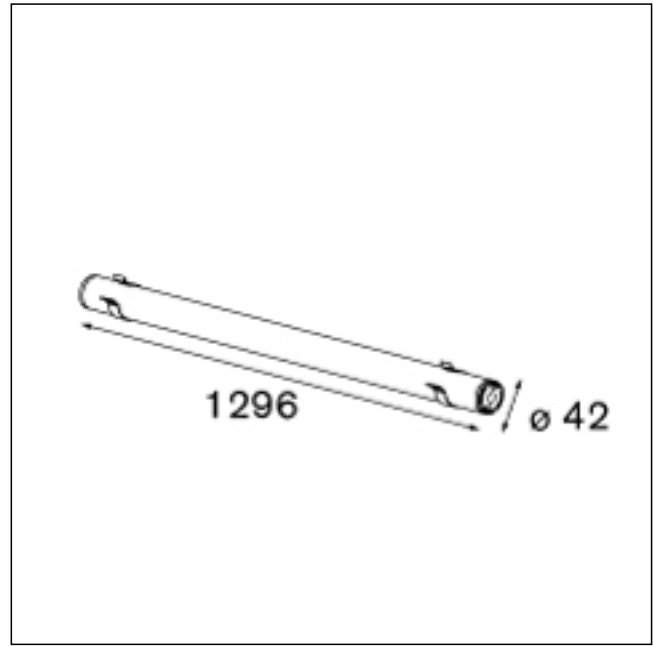

Bookled 03 LED < 900lm RG

PRODUCT DATA	
Ballast/transfo	
Richtbaar	-
Inbouwmaat	niet van toepassing
Gewicht	0.515 kg
Voltage	350mA
Minimale afstand	0.2 m
IP	IP65
Gloeidraadtest	- °C
Opmerking	-

	3150K
	SUPER WIDE FLOOD
polycarbonate/alu	11710365

Bookled 03 LED < 900lm RG super wide flood polycarbonate/alu

LIGHTING PERFORMANCE	
	WARM WHITE
Source quantity	12
Source type	LED
Colour temperature	3150K
Luminaire flux	474.51 Lm
Power consumption	12 W
Luminaire efficacy	39.54 Lm/W
CRI	93
Beam angle	87.2°
Source lifetime	-
Type connection	n/a