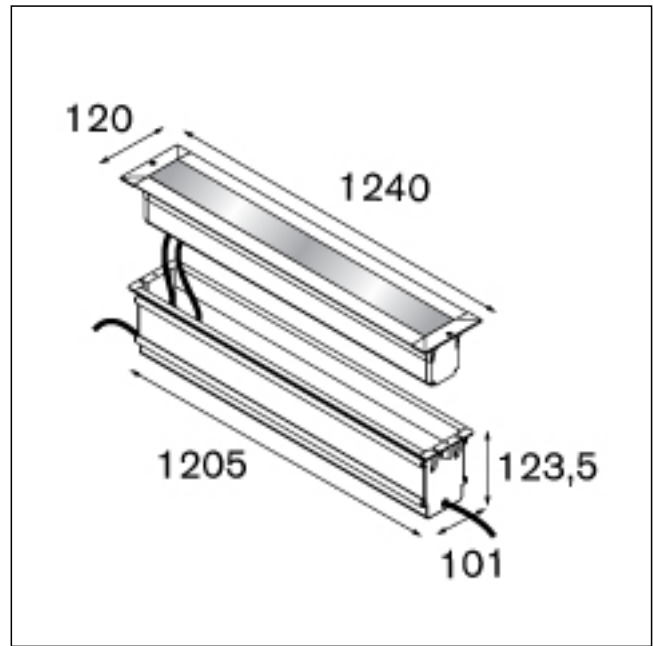

BLED < 2000lm RGB GE

PRODUCT DATA

Ballast/transfo	
Richtbaar	-
Inbouwmaat	I 1205 w 101 h 123,5
Gewicht	5.97 kg
Voltage	350mA
Minimale afstand	0.5 m
IP	IP65
Gloeidraadtest	- °C
Opmerking	! conbox included ! 11730605 Bled bracket ! 11760530 gear LED driver 40W 24V ! 11760630 gear LED driver 60W 24V ! 11760830 gear LED driver 100W 24V ! 11760930 gear LED driver 240W 24V ! 11762230 dimmable gear LED driver 24V

shiny white (white struc interior)	11730365
shiny white (white struc interior)	11730565

BLED < 2000lm RGB GE medium shiny white (white struc interior)

LIGHTING PERFORMANCE	
Source quantity	36
Source type	high power LED
Colour temperature	-
Luminaire flux	-
Power consumption	36 W
Luminaire efficacy	-
CRI	-
Beam angle	-
Source lifetime	-
Type connection	Serial connection