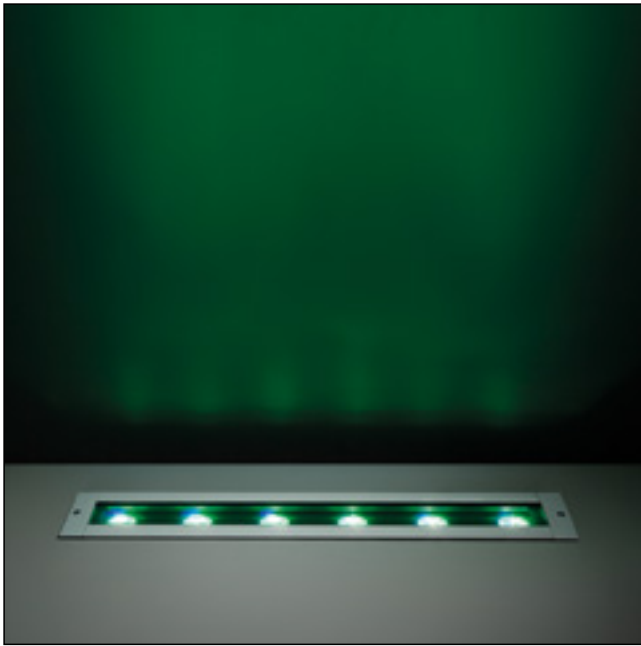

BLED < 2000lm RGB GE

PRODUCT DATA

Ballast/transfo	
Richtbaar	-
Inbouwmaat	I 1205 w 101 h 123,5
Gewicht	5.97 kg
Voltage	350mA
Minimale afstand	0.5 m
IP	IP65
Gloeidraadtest	- °C
Opmerking	! conbox included ! 11730605 Bled bracket ! 11760530 gear LED driver 40W 24V ! 11760630 gear LED driver 60W 24V ! 11760830 gear LED driver 100W 24V ! 11760930 gear LED driver 240W 24V ! 11762230 dimmable gear LED driver 24V

shiny white (white struc interior)	11730365
shiny white (white struc interior)	11730565

BLED < 2000lm RGB GE medium shiny white (white struc interior)

LIGHTING PERFORMANCE	
Source quantity	36
Source type	high power LED
Colour temperature	-
Luminaire flux	-
Power consumption	36 W
Luminaire efficacy	-
CRI	-
Beam angle	-
Source lifetime	-
Type connection	Serial connection