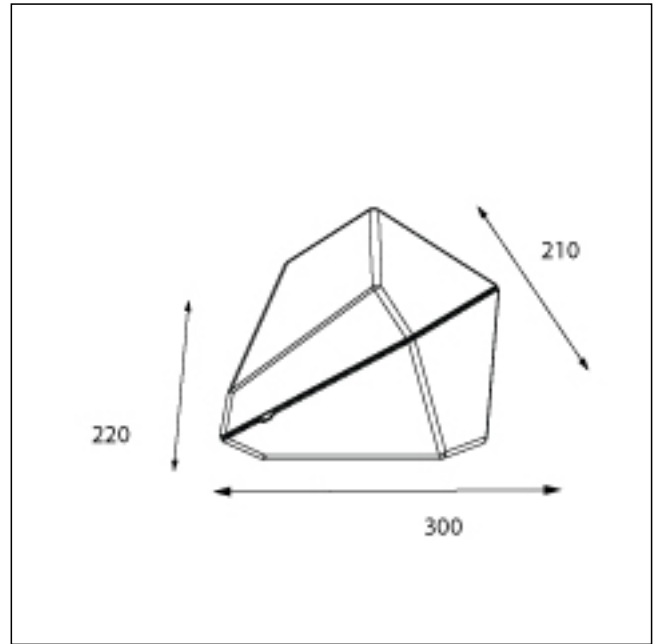

ACE of Diamonds Ace 5.8W LED Glass

PRODUCT DATA

Ballast/transfo	
Richtbaar	-
Inbouwmaat	niet van toepassing
Gewicht	3.4 kg
Voltage	230V
Minimale afstand	-
IP	-
Gloeidraadtest	960 °C
Opmerking	-

glass	11350330
glass	11350430

ACE of Diamonds Ace 5.8W LED Glass glass

LIGHTING PERFORMANCE

Source quantity	4
Source type	low power LED 1.44W 0
Colour temperature	-
Luminaire flux	-
Power consumption	-
Luminaire efficacy	-
CRI	-
Beam angle	-
Source lifetime	-
Type connection	-