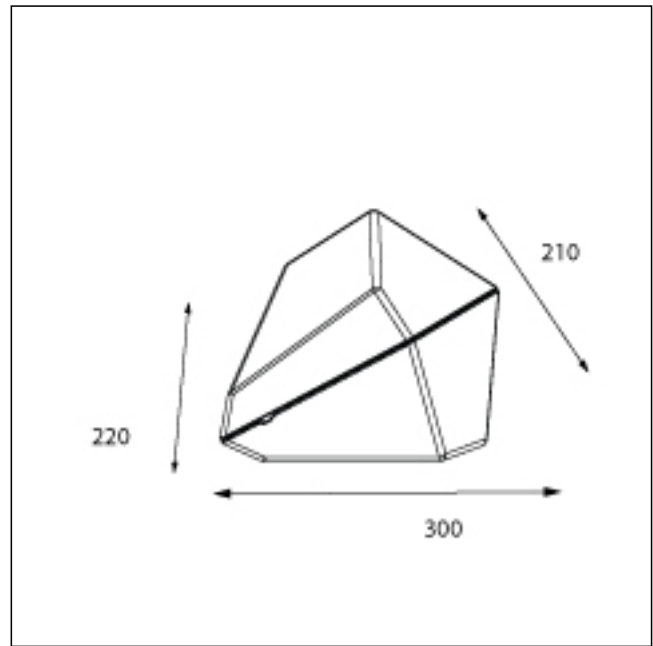

ACE of Diamonds Ace LED<150lm GI

PRODUCT DATA

Ballast/transfo	
Richtbaar	-
Inbouwmaat	niet van toepassing
Gewicht	3.4 kg
Voltage	230V
Minimale afstand	-
IP	-
Gloeidraadtest	960 °C
Opmerking	-

	WARM WHITE	ICE WHITE
glass	11350330	11350430

ACE of Diamonds Ace LED<150lm GI glass

LIGHTING PERFORMANCE

Source quantity	4	4
Source type	LED	LED
Colour temperature	3000K	5500K
Luminaire flux	-	-
Power consumption	-	-
Luminaire efficacy	-	-
CRI	-	-
Beam angle	-	-
Source lifetime	-	-
Type connection	-	-